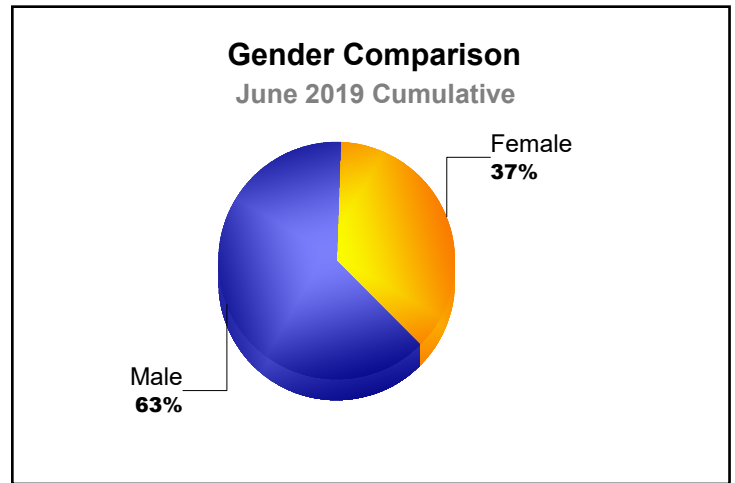

Year	New Clubs	Dropped Clubs	Gain/Loss Clubs	New Members	Charter Members	Reinstate Members	Transfer Members	Total Member Added	Total Members Dropped	Gain/Loss Members
2014-2015	1	-1	0	96	28	4	11	139	-134	5
2015-2016	0	-1	-1	103	1	4	16	124	-154	-30
2016-2017	0	-1	-1	103	0	4	17	124	-154	-30
2017-2018	0	-2	-2	135	0	11	12	158	-129	29
2018-2019	0	0	0	84	1	4	18	107	-128	-21
Average	0	-1	-1	104	6	5	15	130	-140	-9