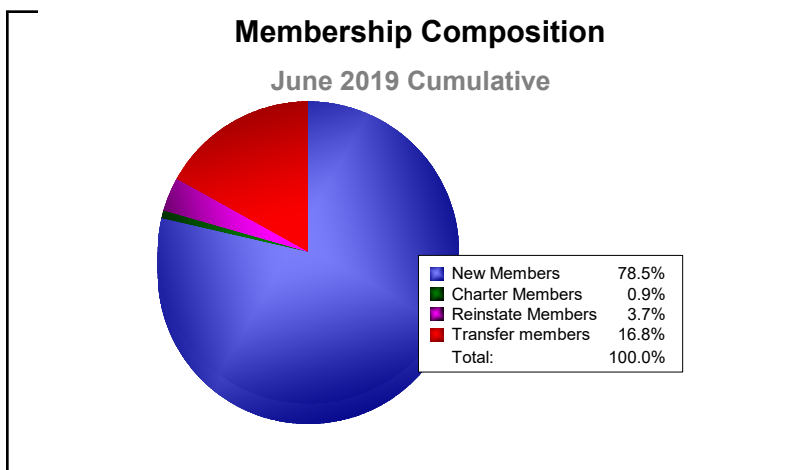

Year	New Clubs	Dropped Clubs	Gain/Loss Clubs	New Members	Charter Members	Reinstate Members	Transfer Members	Total Member Added	Total Members Dropped	Gain/Loss Members
2014-2015	1	-1	0	96	28	4	11	139	-134	5
2015-2016	0	-1	-1	103	1	4	16	124	-154	-30
2016-2017	0	-1	-1	103	0	4	17	124	-154	-30
2017-2018	0	-2	-2	135	0	11	12	158	-129	29
2018-2019	0	0	0	84	1	4	18	107	-128	-21
Average	0	-1	-1	104	6	5	15	130	-140	-9

Year	New Clubs	Dropped Clubs	Gain/Loss Clubs	New Members	Charter Members	Reinstate Members	Transfer Members	Total Member Added	Total Members Dropped	Gain/Loss Members
2014-2015	0	0	0	23	0	3	3	29	-23	6
2015-2016	0	0	0	14	0	3	4	21	-20	1
2016-2017	0	0	0	30	0	1	3	34	-23	11
2017-2018	0	0	0	25	0	1	0	26	-18	8
2018-2019	0	0	0	25	0	0	2	27	-23	4
Average	0	0	0	23	0	2	2	27	-21	6