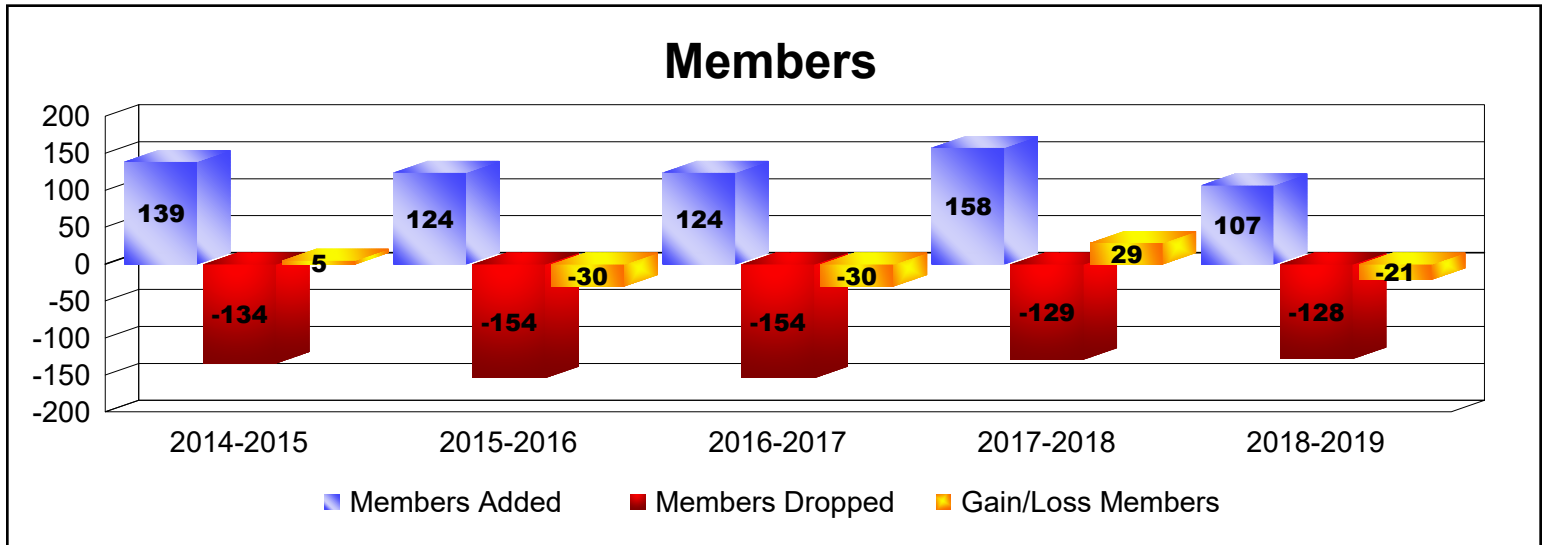

Year	New Clubs	Dropped Clubs	Gain/Loss Clubs	New Members	Charter Members	Reinstate Members	Transfer Members	Total Member Added	Total Members Dropped	Gain/Loss Members
2014-2015	1	-1	0	96	28	4	11	139	-134	5
2015-2016	0	-1	-1	103	1	4	16	124	-154	-30
2016-2017	0	-1	-1	103	0	4	17	124	-154	-30
2017-2018	0	-2	-2	135	0	11	12	158	-129	29
2018-2019	0	0	0	84	1	4	18	107	-128	-21
Average	0	-1	-1	104	6	5	15	130	-140	-9

Year	New Clubs	Dropped Clubs	Gain/Loss Clubs	New Members	Charter Members	Reinstate Members	Transfer Members	Total Member Added	Total Members Dropped	Gain/Loss Members
2014-2015	0	0	0	23	0	3	3	29	-23	6
2015-2016	0	0	0	14	0	3	4	21	-20	1
2016-2017	0	0	0	30	0	1	3	34	-23	11
2017-2018	0	0	0	25	0	1	0	26	-18	8
2018-2019	0	0	0	25	0	0	2	27	-23	4
Average	0	0	0	23	0	2	2	27	-21	6