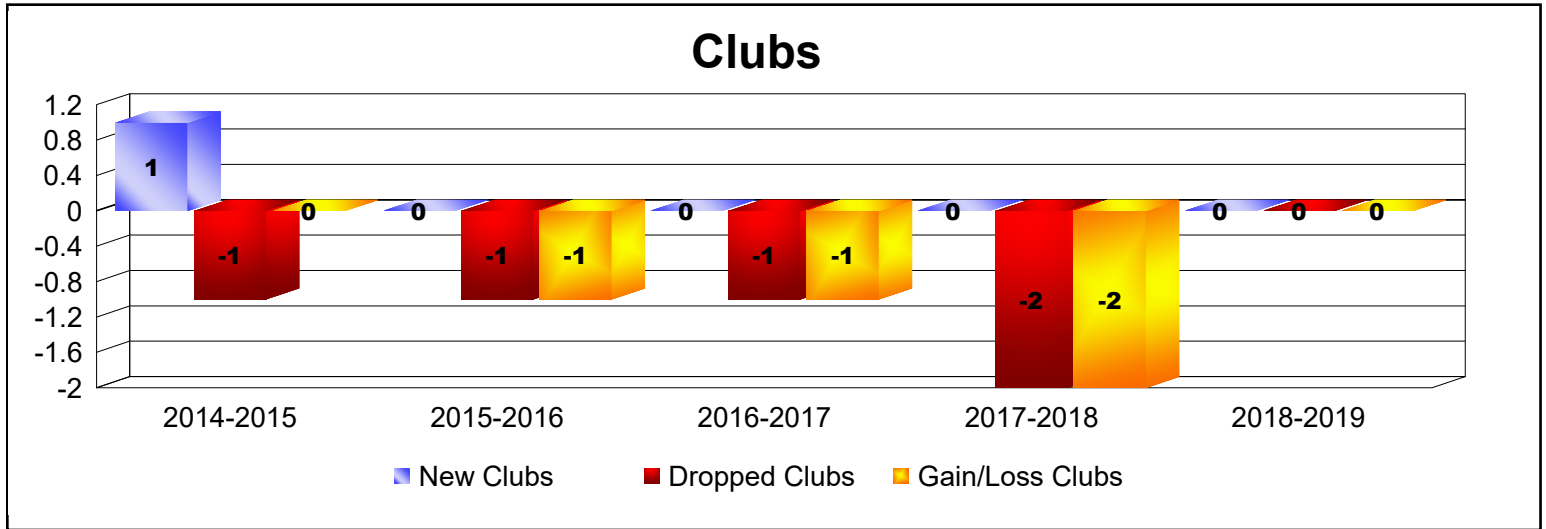

Year	New Clubs	Dropped Clubs	Gain/Loss Clubs	New Members	Charter Members	Reinstate Members	Transfer Members	Total Member Added	Total Members Dropped	Gain/Loss Members
2014-2015	1	-1	0	96	28	4	11	139	-134	5
2015-2016	0	-1	-1	103	1	4	16	124	-154	-30
2016-2017	0	-1	-1	103	0	4	17	124	-154	-30
2017-2018	0	-2	-2	135	0	11	12	158	-129	29
2018-2019	0	0	0	84	1	4	18	107	-128	-21
Average	0	-1	-1	104	6	5	15	130	-140	-9

Year	New Clubs	Dropped Clubs	Gain/Loss Clubs	New Members	Charter Members	Reinstate Members	Transfer Members	Total Member Added	Total Members Dropped	Gain/Loss Members
2014-2015	0	0	0	23	0	3	3	29	-23	6
2015-2016	0	0	0	14	0	3	4	21	-20	1
2016-2017	0	0	0	30	0	1	3	34	-23	11
2017-2018	0	0	0	25	0	1	0	26	-18	8
2018-2019	0	0	0	25	0	0	2	27	-23	4
Average	0	0	0	23	0	2	2	27	-21	6